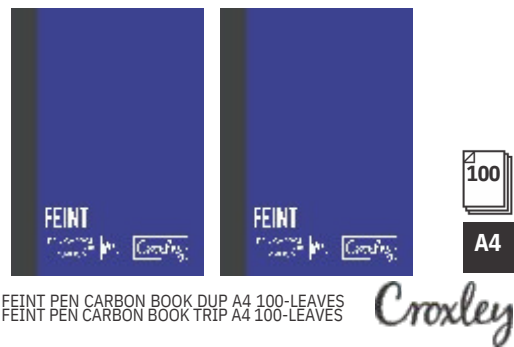

CROXLEY PEN CARBON BOOKS A4

SSJD55 FEINT PEN CARBON BOOK DUP A4 100-LEAVES
SSJD555 FEINT PEN CARBON BOOK TRIP A4 100-LEAVES