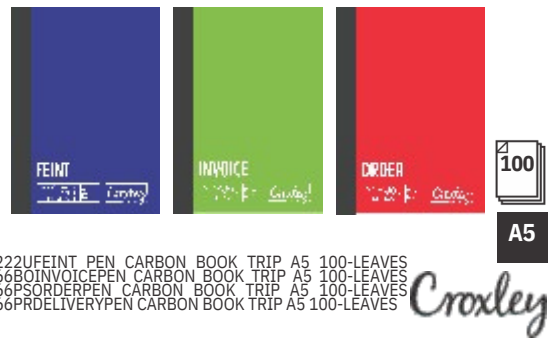

CROXLEY PEN CARBON BOOKS TRIPLICATE A5

SSJD222UFEINT PEN CARBON BOOK TRIP A5 100-LEAVES
SSJD66BOINVOICEPEN CARBON BOOK TRIP A5 100-LEAVES
SSJD66PSORDERPEN CARBON BOOK TRIP A5 100-LEAVES
SSJD66PRDELIVERYPEN CARBON BOOK TRIP A5 100-LEAVES